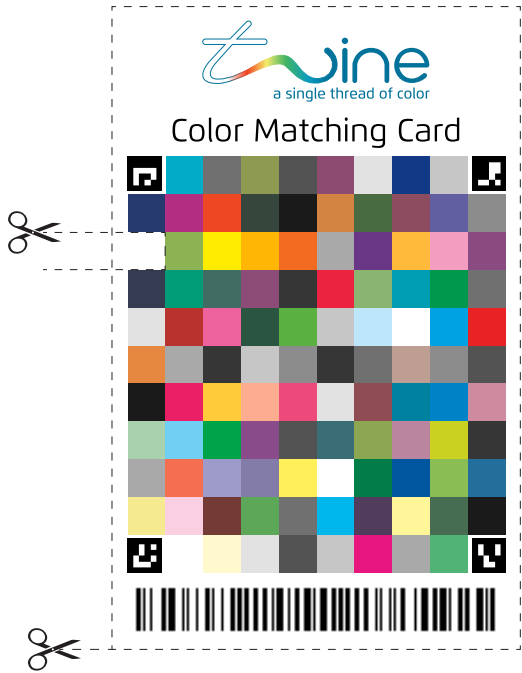

Color match with Twine SnapMatch™

Scan the QR code to download your app

www.twine-s.com